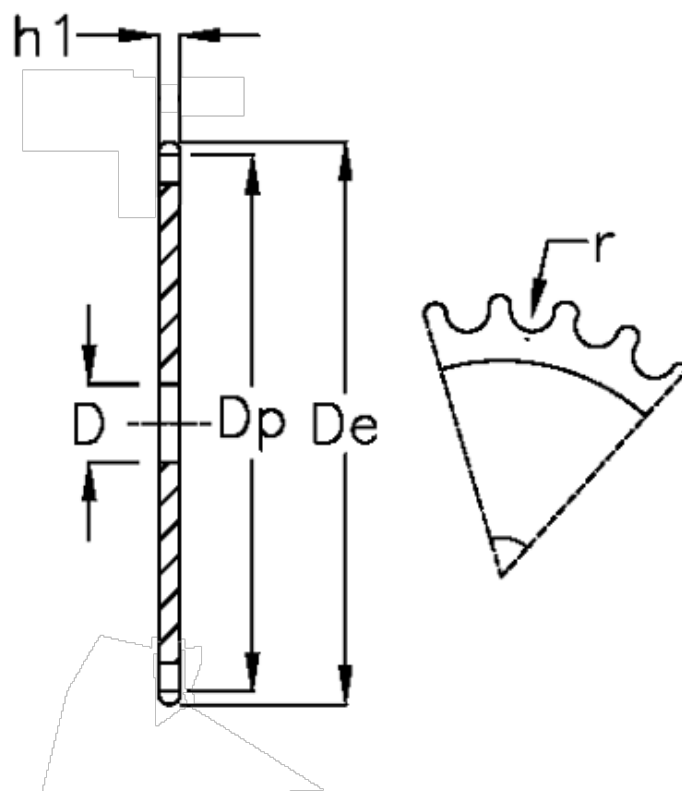

Article number: 616021006059

Description: Plate wheel 10 B-1 Z=59 simplex

Measures

C	= 2
D	= 25
De	= 305.7
Dp	= 298.27
For chain size	= 5/8 x 3/8
For chain type	= 10 B-1
h1	= 9.1
Number of teeth	= 59

r = 10.16